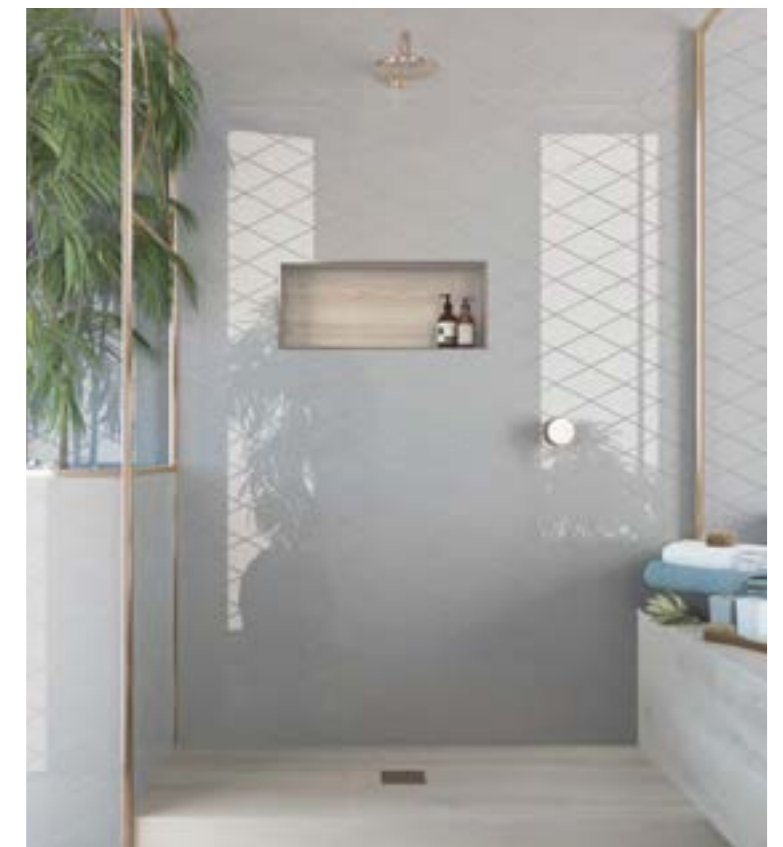

└ Bondi Diamond Grey Shine 10x20cm_3,9"x7,9"