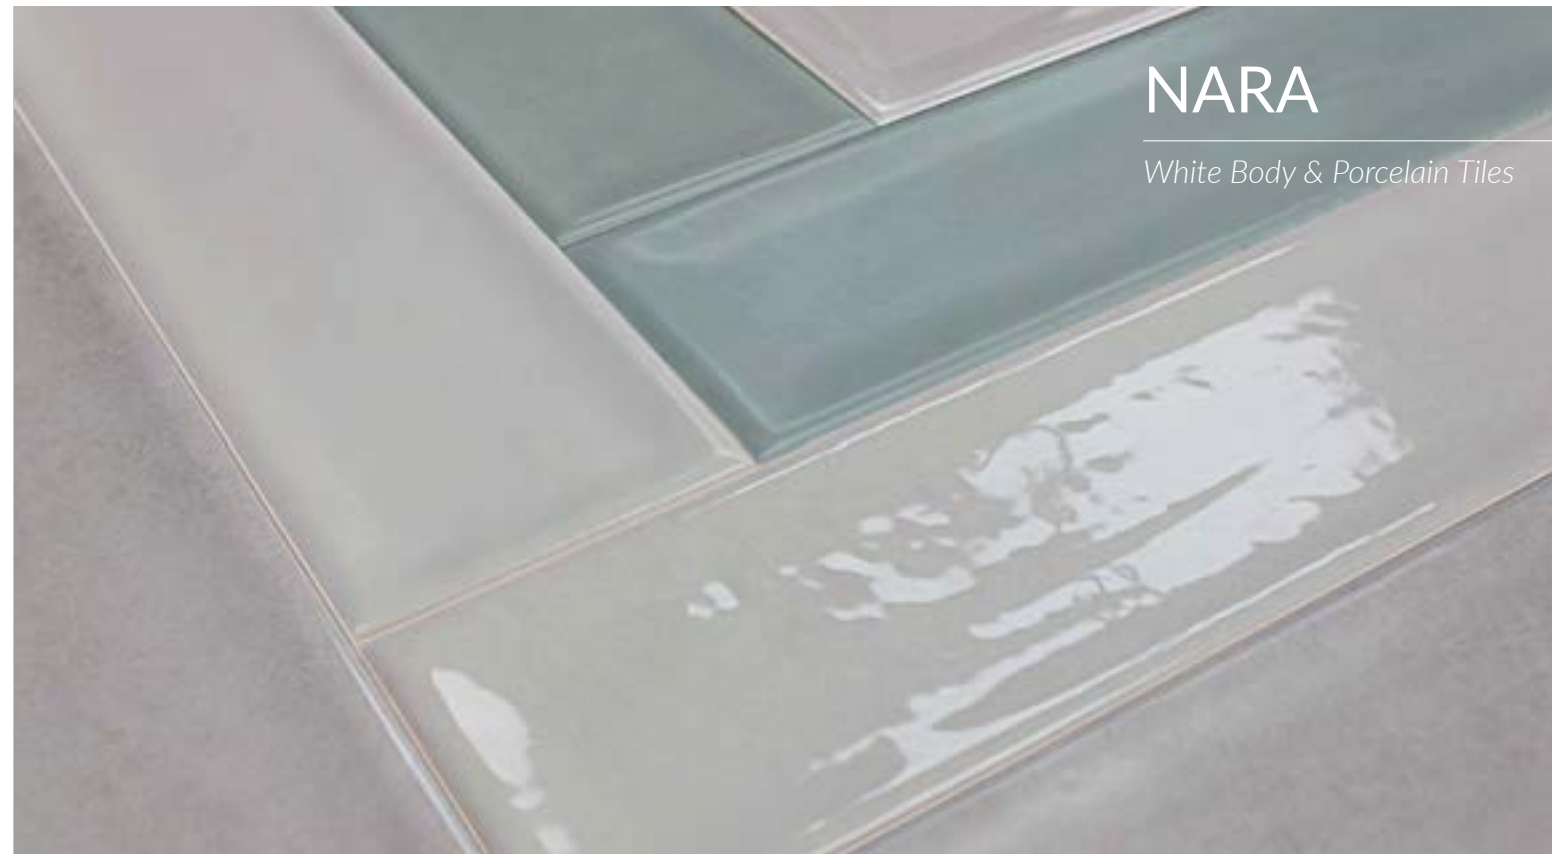

NARA

White Body & Porcelain Tiles