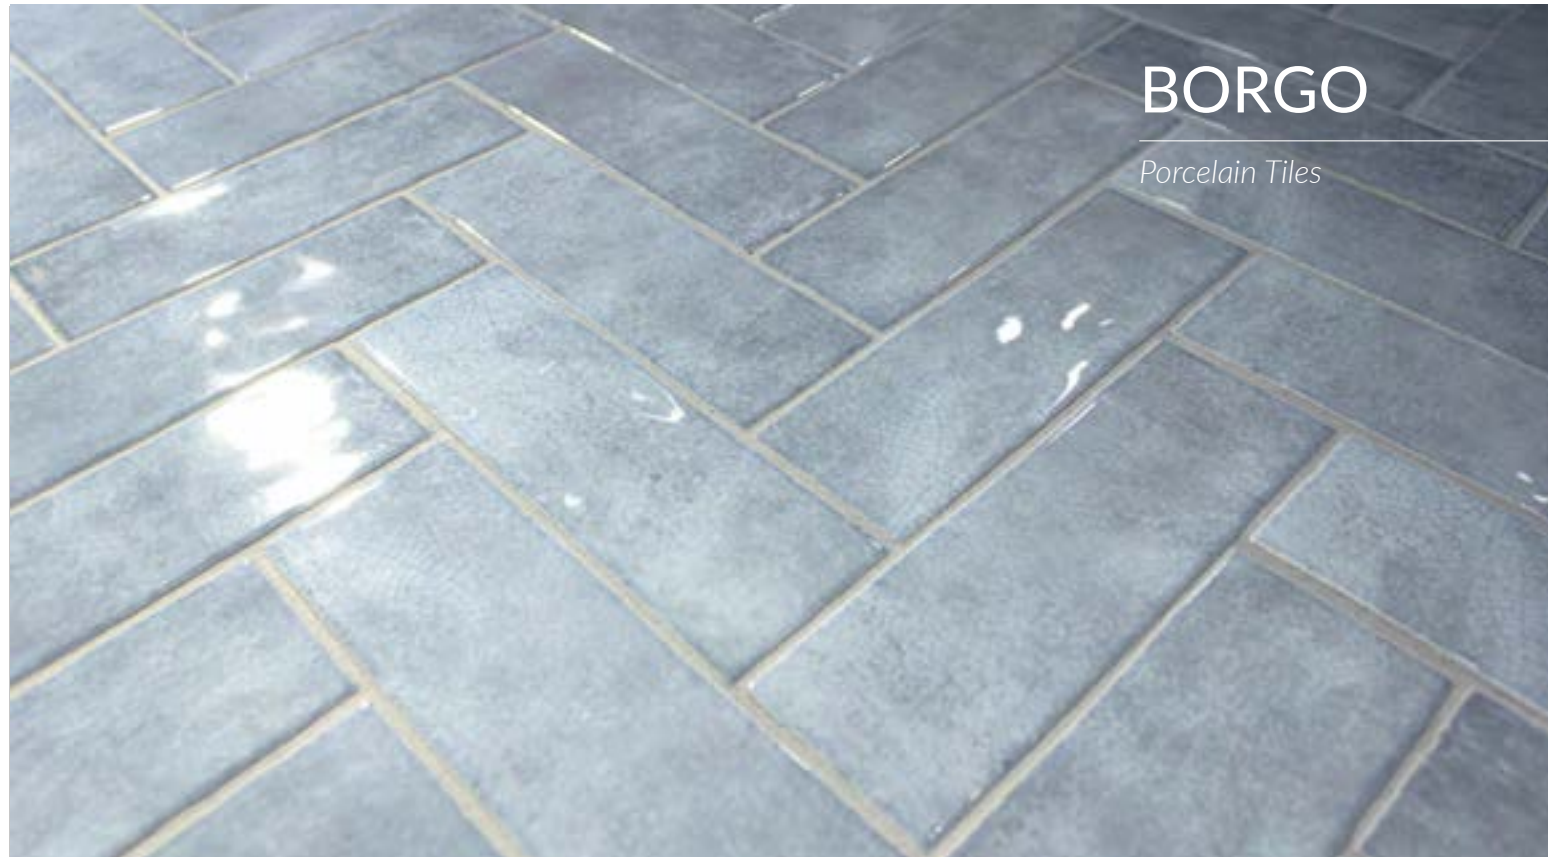

BORG

Porcelain Tiles

Different graphics randomly packaged