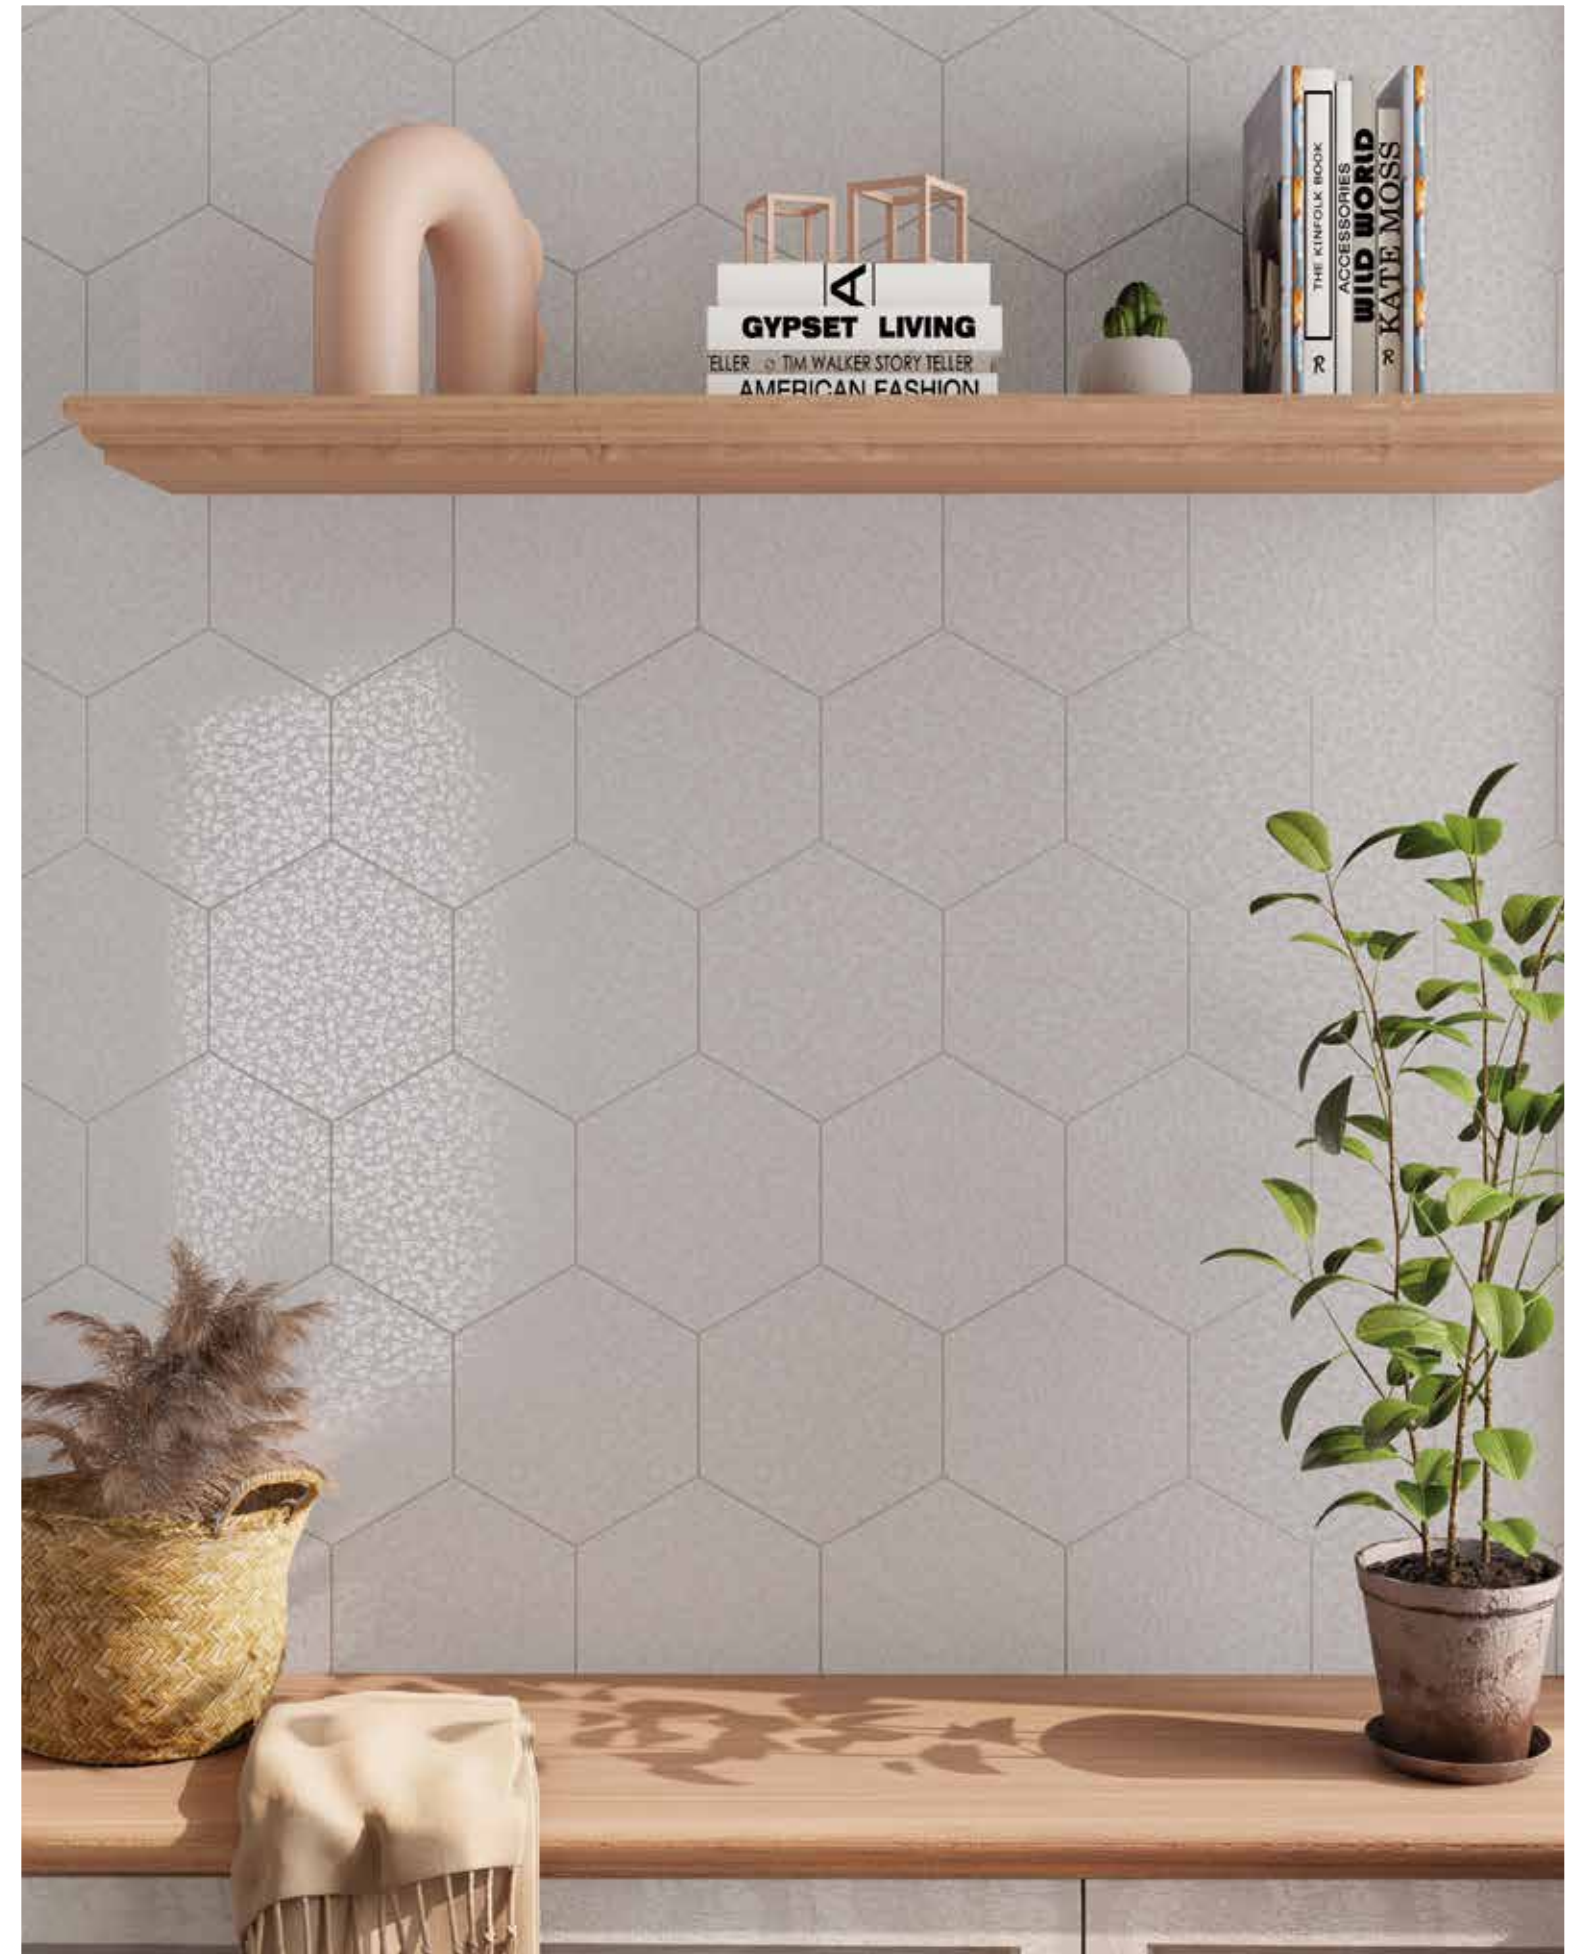

Emuna Bouquet Perle 25,9x29cm_10,2"x11,4"