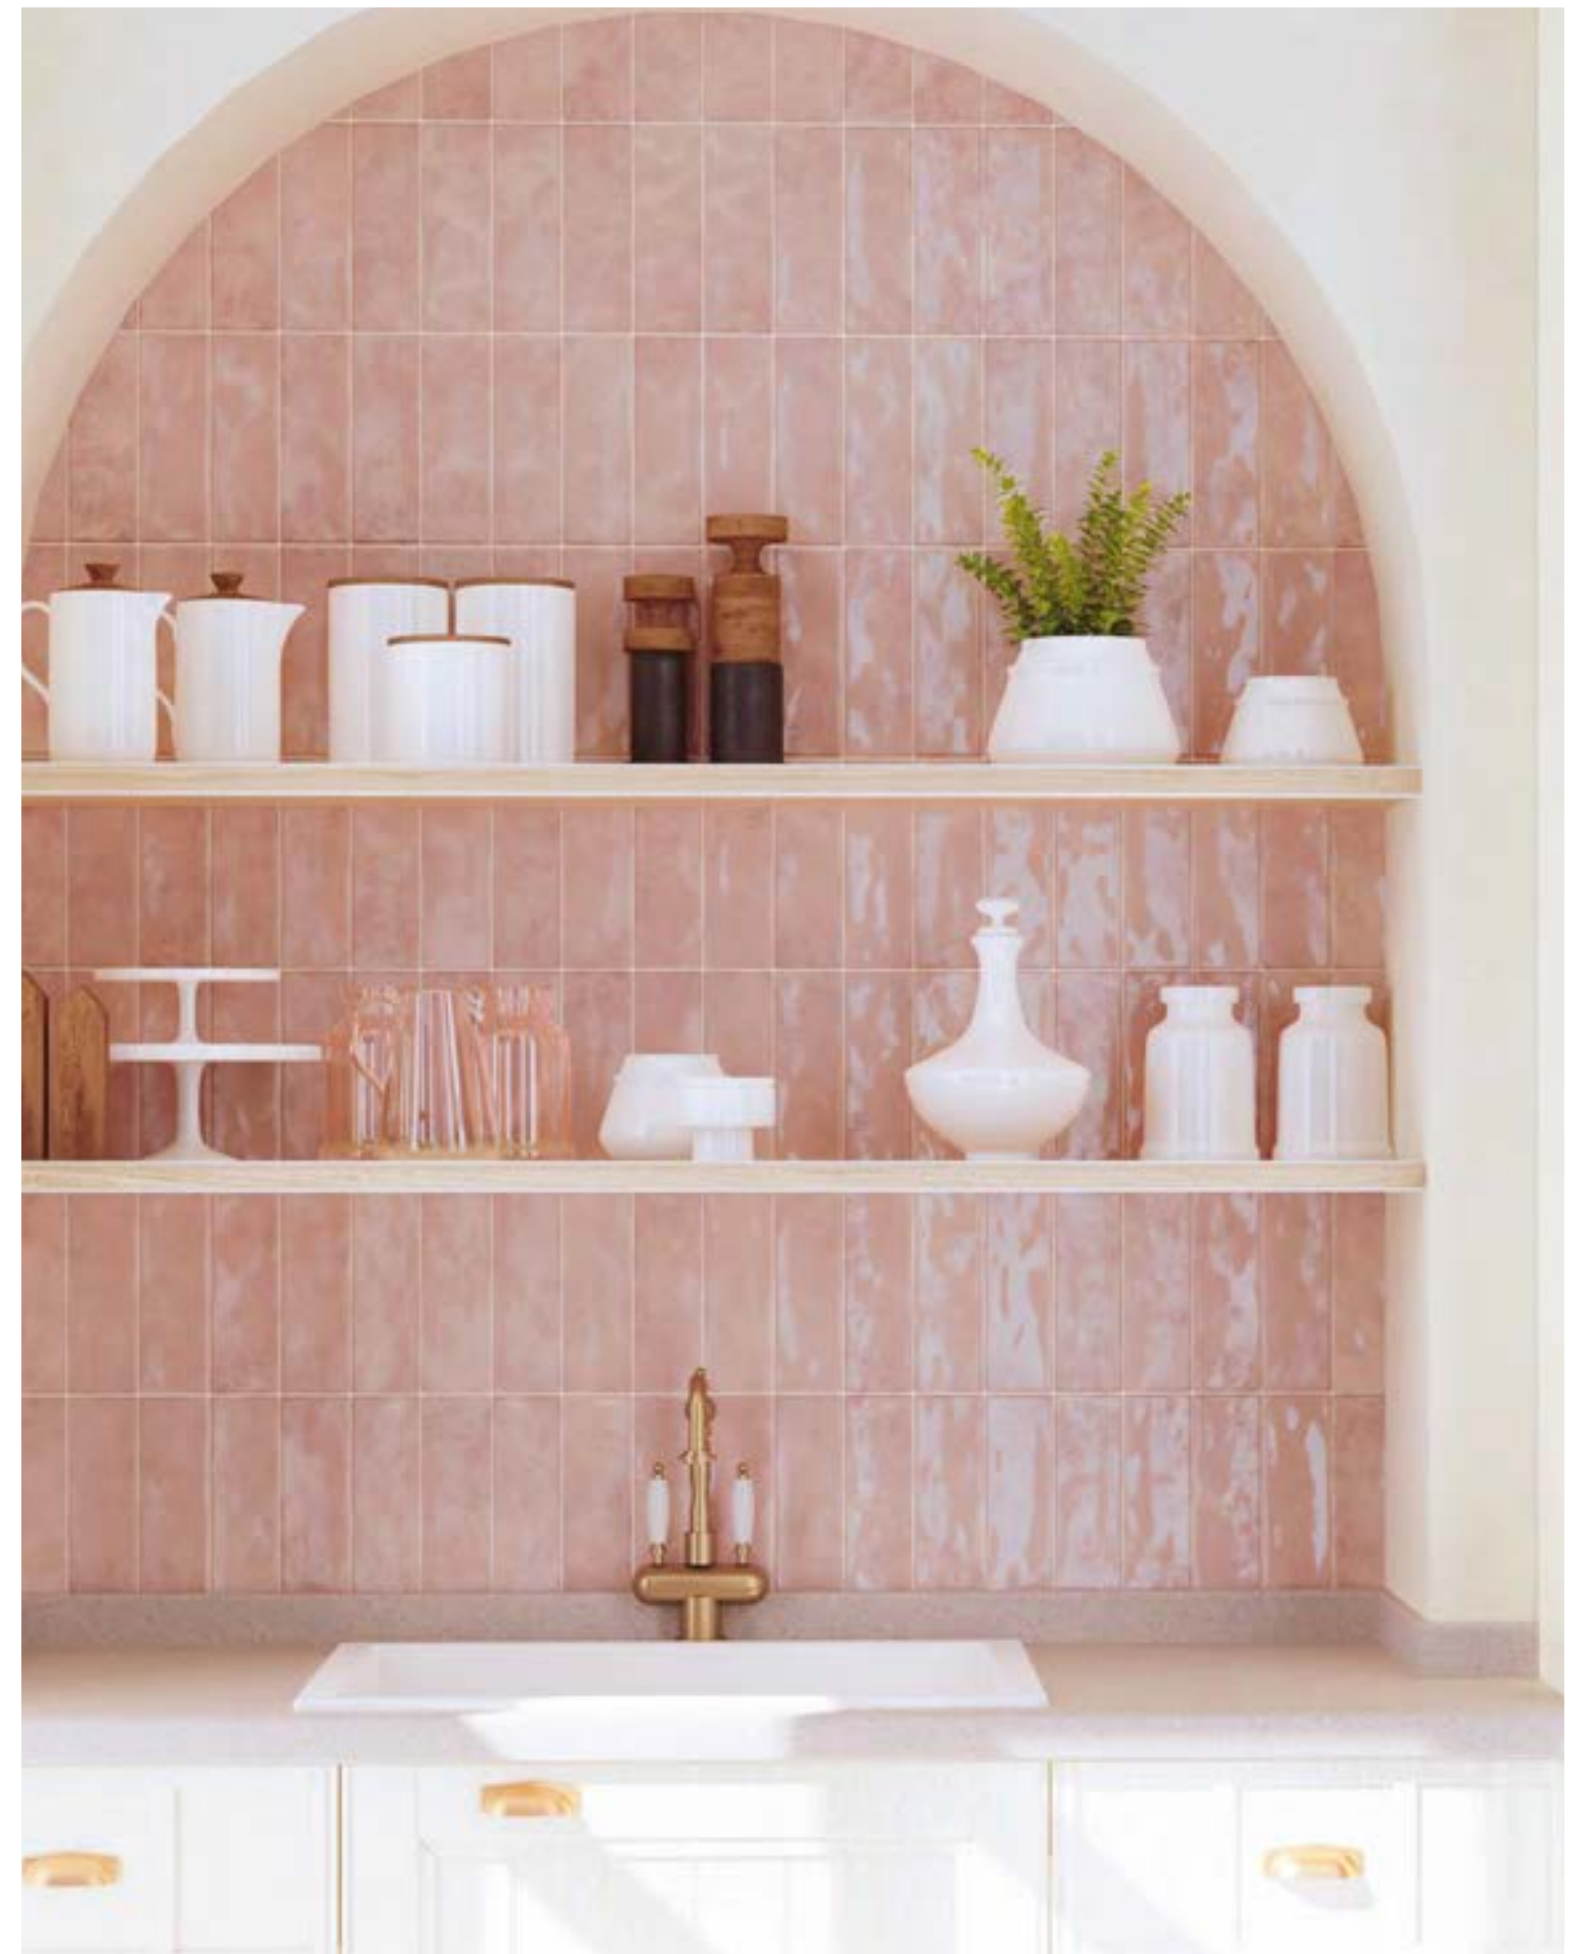

└─ Borgo Crackle Pink 6,5x20cm_2,6"x7,9"

BORGO

Porcelain Tiles

└ Borgo Glossy Sky 6,5x20cm_2,6"x7,9"

└ Borgo Crackle Green 6,5x20cm_2,6"x7,9"

└ Borgo Crackle Noir 6,5x20cm_2,6"x7,9"

└ Borgo Glossy Graphite 6,5x20cm_2,6"x7,9"