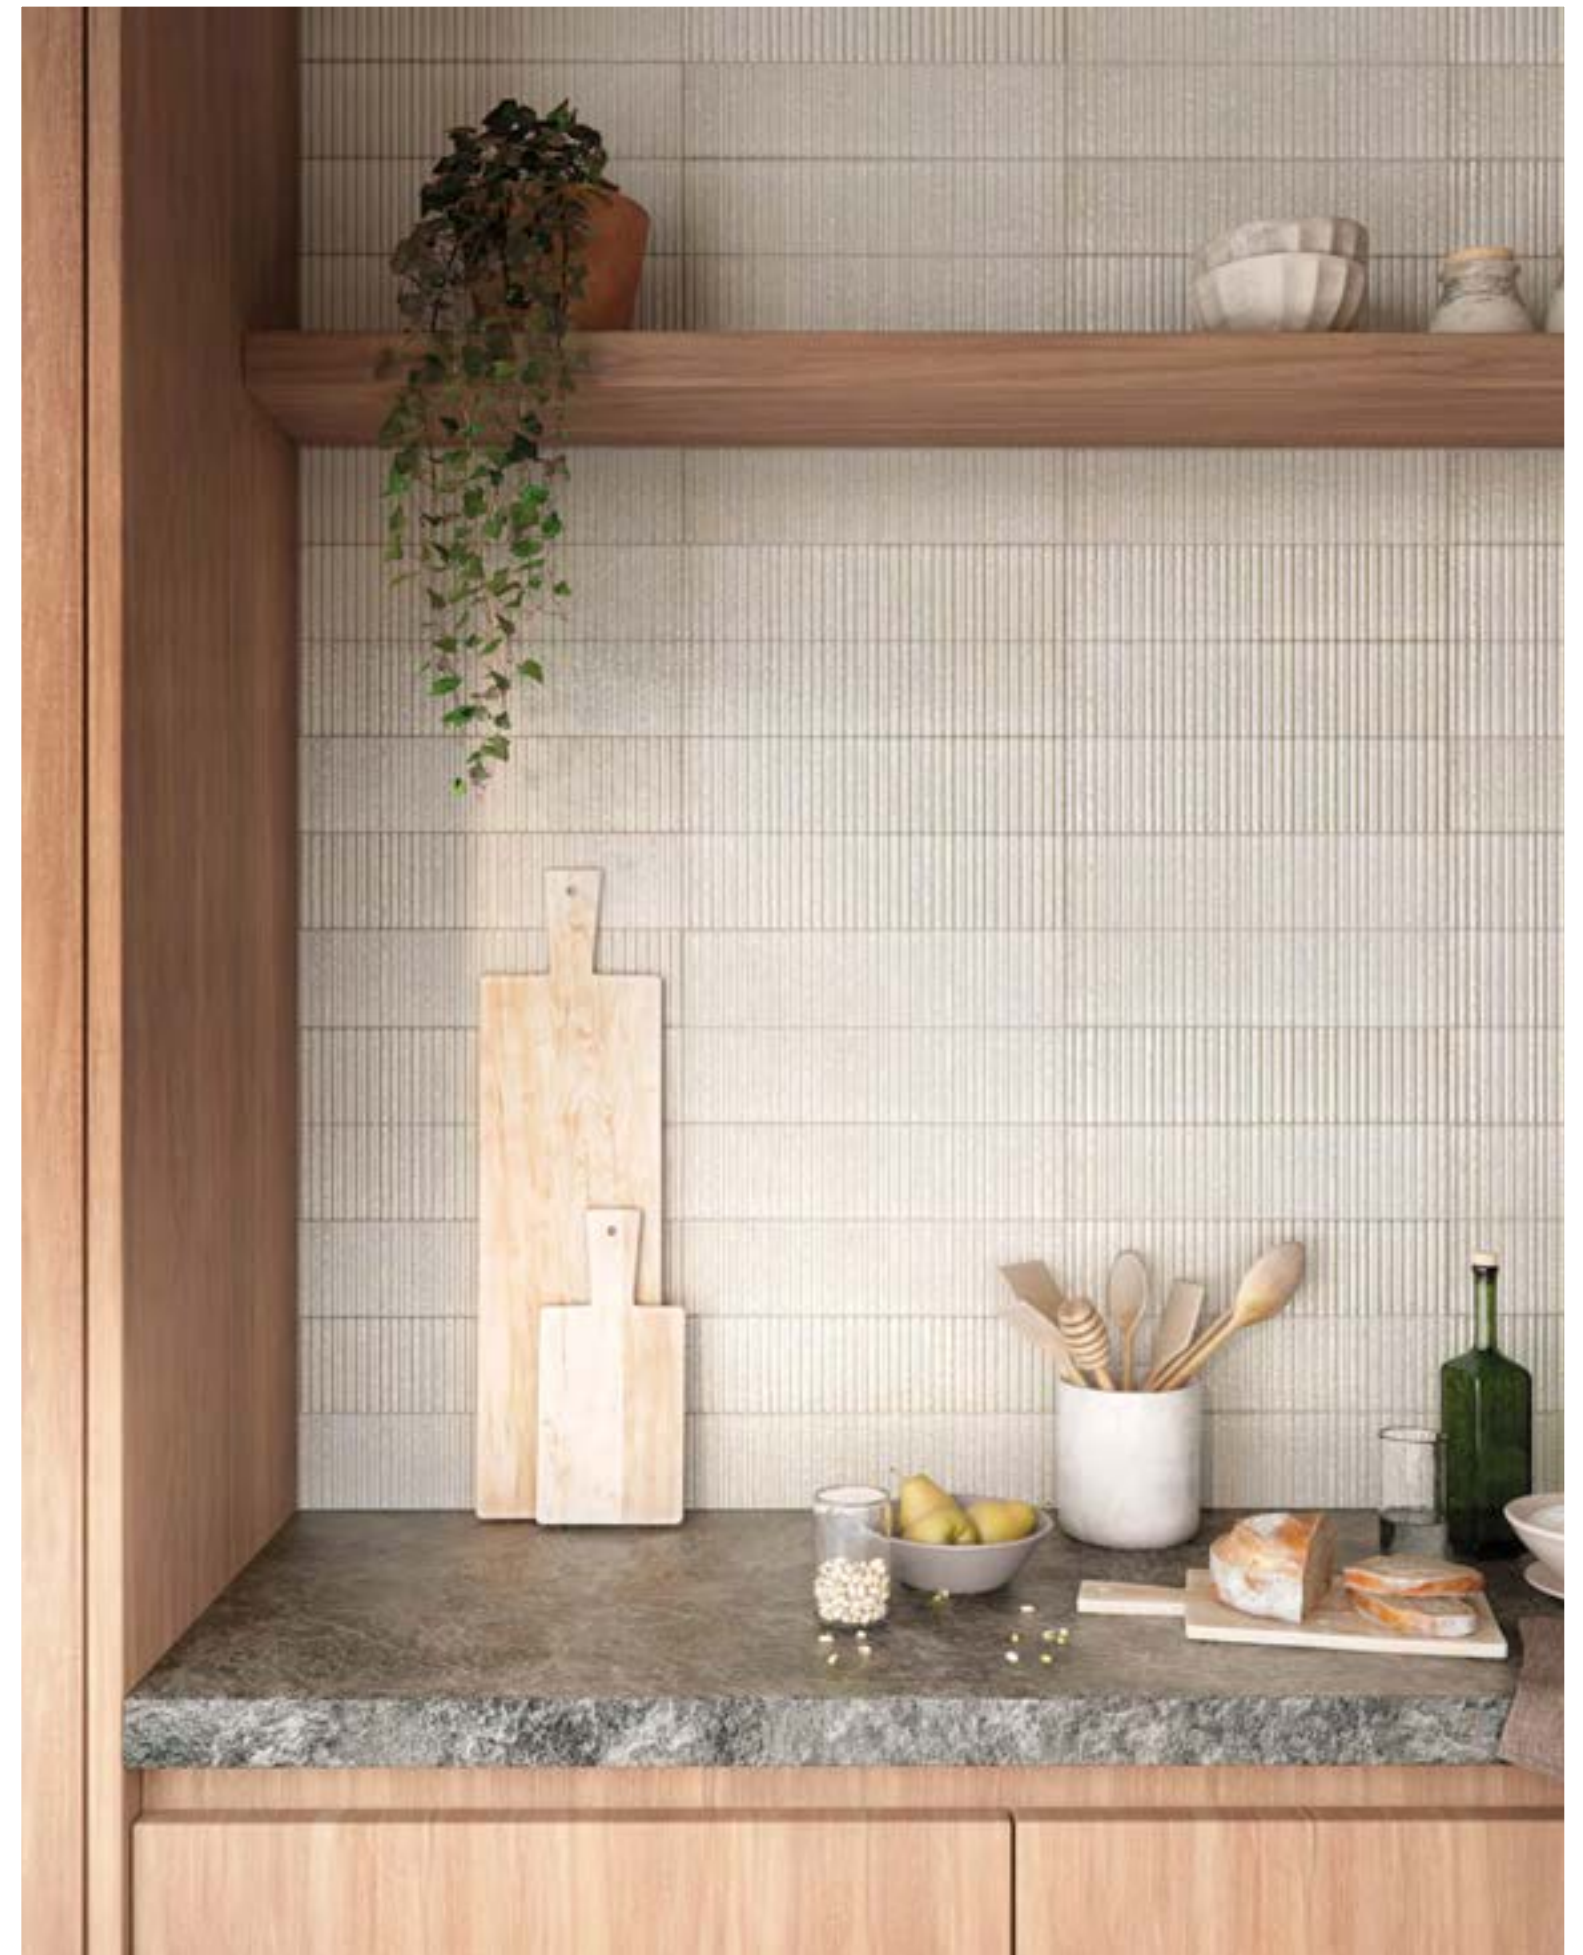

└ Soldeu White 7,5x30cm._2,9"x11,8"