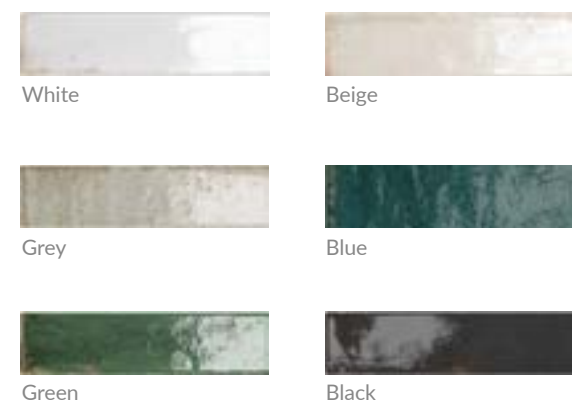

Available Sizes	Pz/bx	Sqm/bx	Kg/bx	Bx/Pallet	Sqm/Pallet	Kg/Pallet	Thickness
7,5x30 cm_2,9"x11,8"	27pz	0,61	11,57	121bx	73,81	1.416	RT
13x15 cm_5,1"x5,9"	20pz	0,31	6,60	104bx	32,24	702	RT
15x15 cm_5,9"x5,9"	20pz	0,45	8,90	104bx	46,80	948	RT