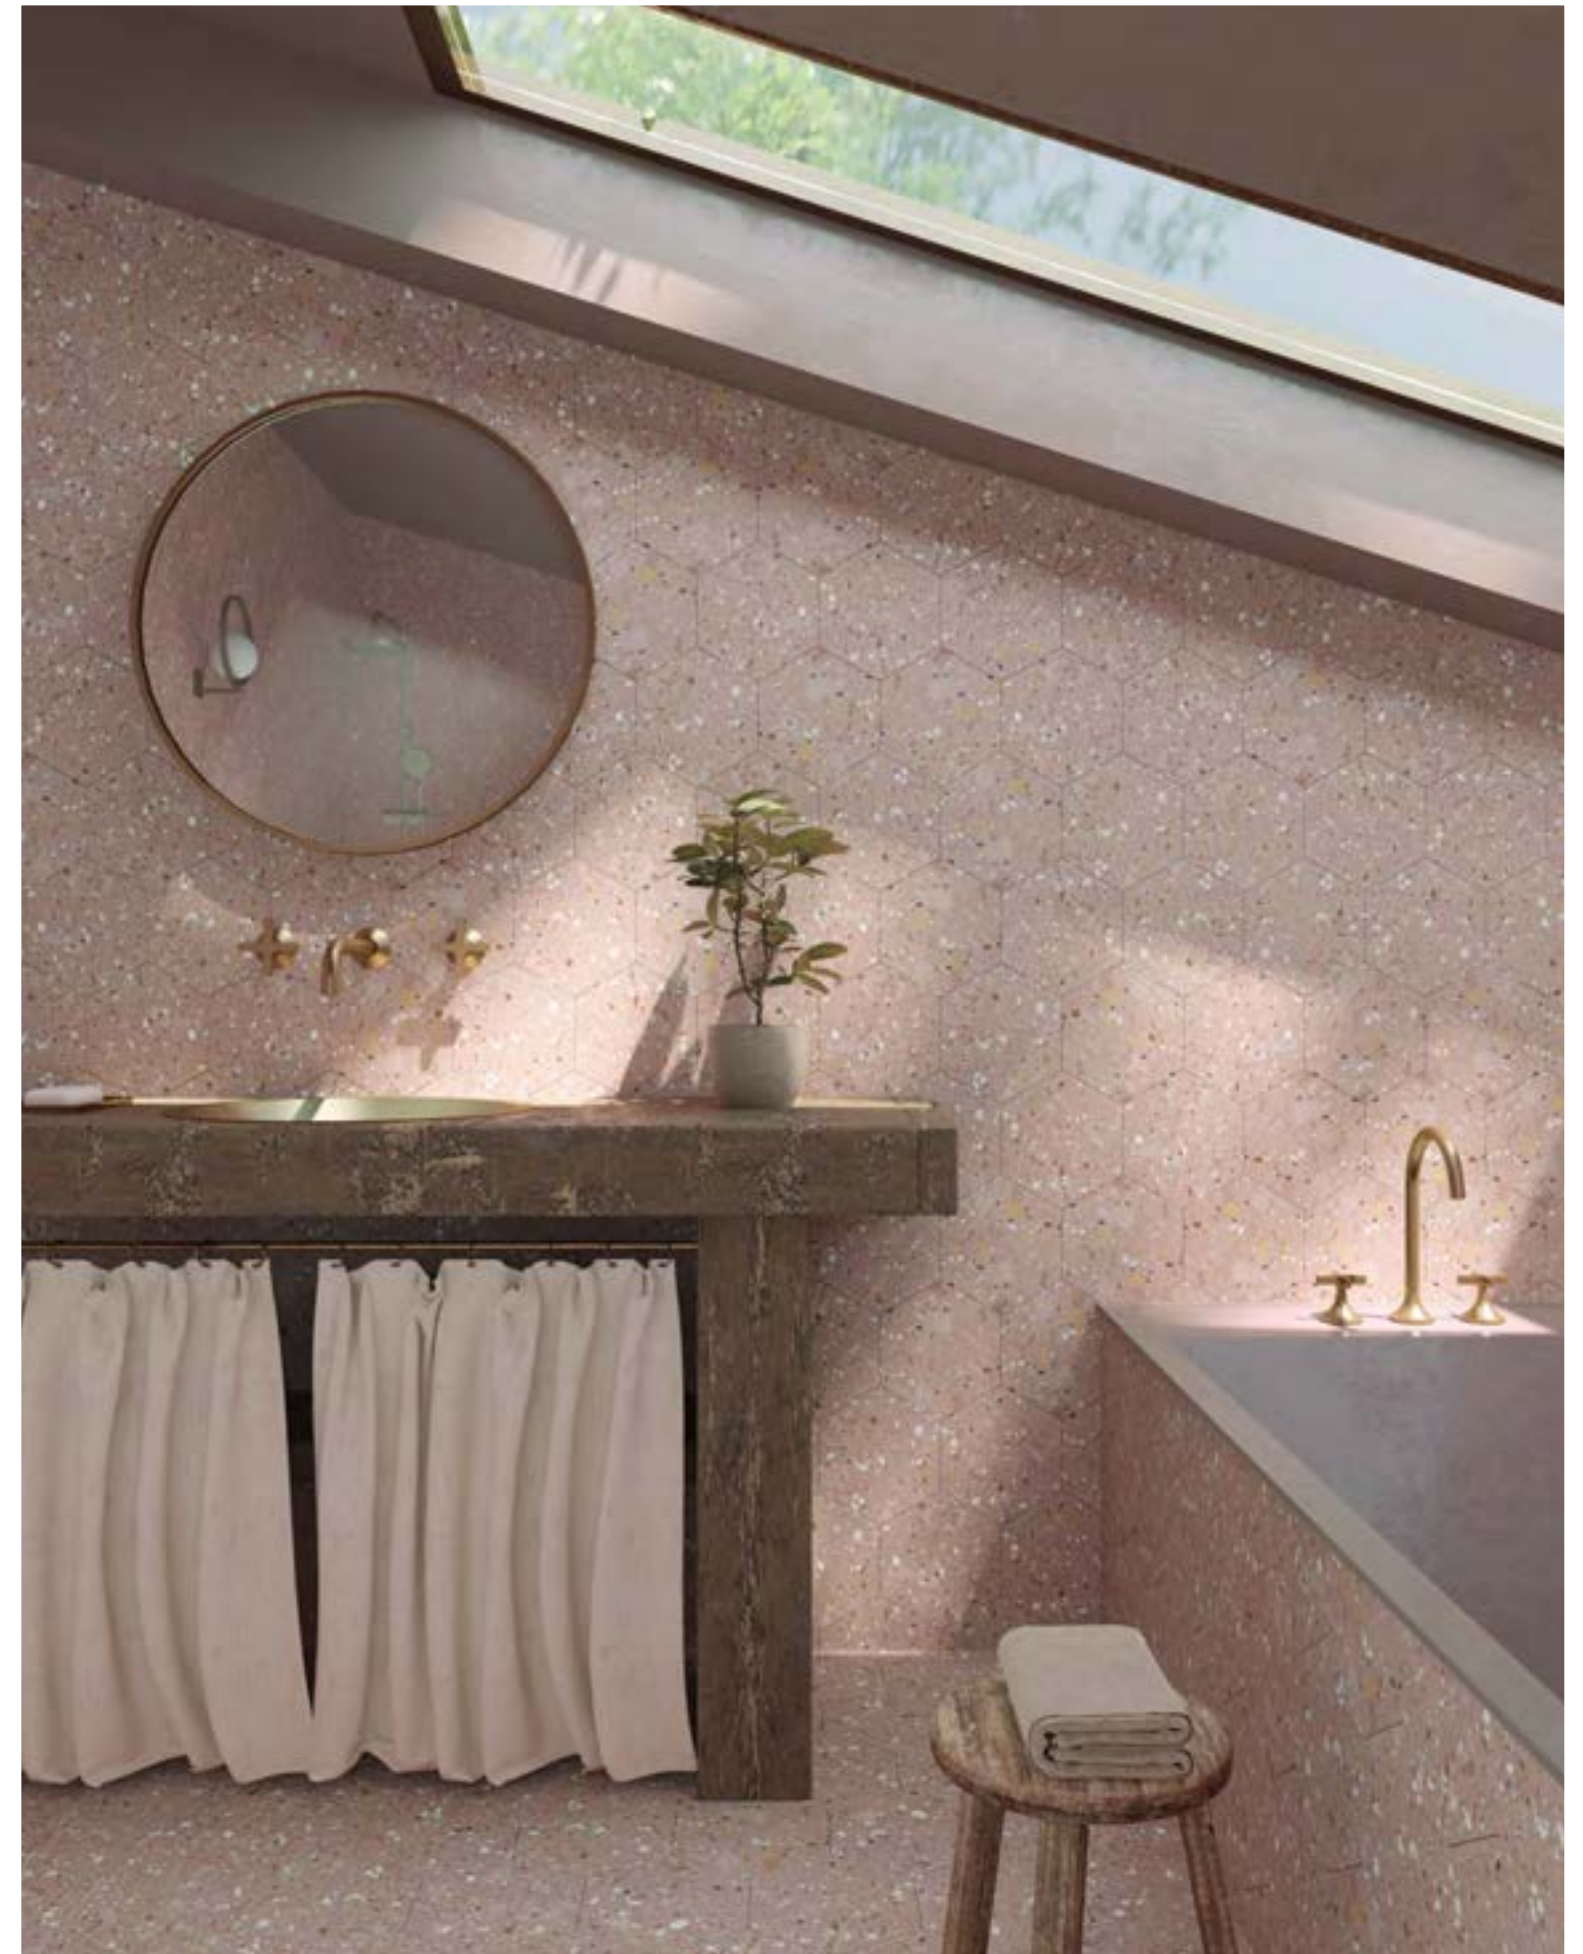

Arousa Rosa 25,8x29cm_10,2"x11,4"