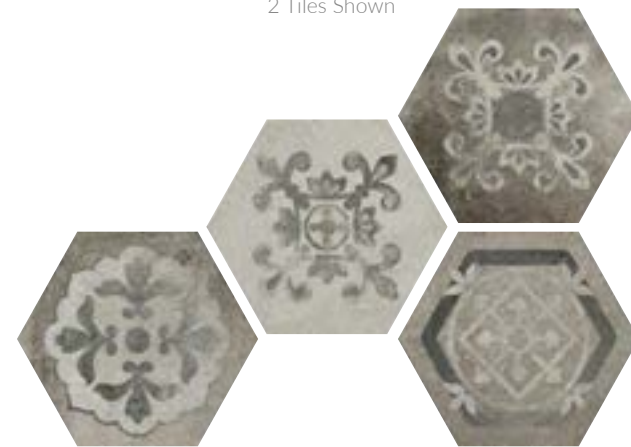

Gris Decor
4 Tiles Shown

Available Sizes	Pz/bx	Sqm/bx	Kg/bx	Bx/Pallet	Sqm/Pallet	Kg/Pallet	Thickness
25,8x29 cm_10,2"x11,4"	18pz	1,00	23,00	48bx	48,00	1.120	RT