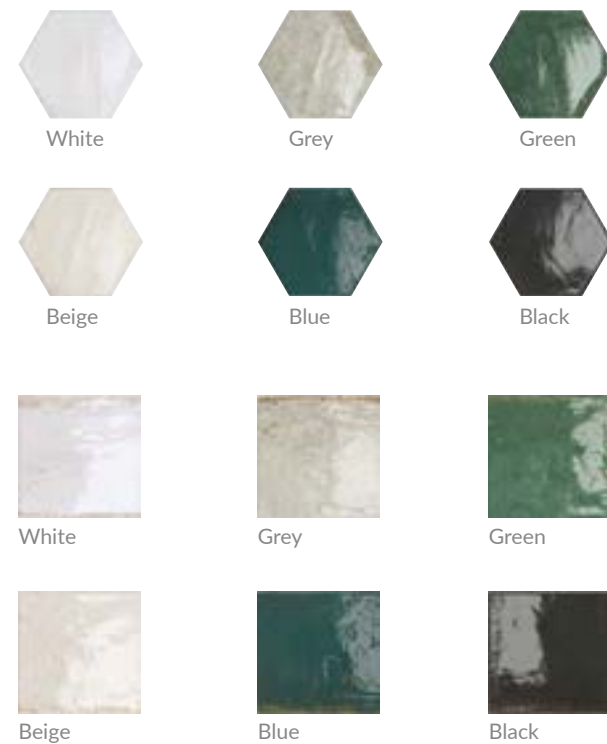

Available Sizes	Pz/bx	Sqm/bx	Kg/bx	Bx/Pallet	Sqm/Pallet	Kg/Pallet	Thickness
7,5x30 cm_2,9"x11,8"	27pz	0,61	11,57	121bx	73,81	1.416	RT
13x15 cm_5,1"x5,9"	20pz	0,31	6,60	104bx	32,24	702	RT
15x15 cm_5,9"x5,9"	20pz	0,45	8,90	104bx	46,80	948	RT