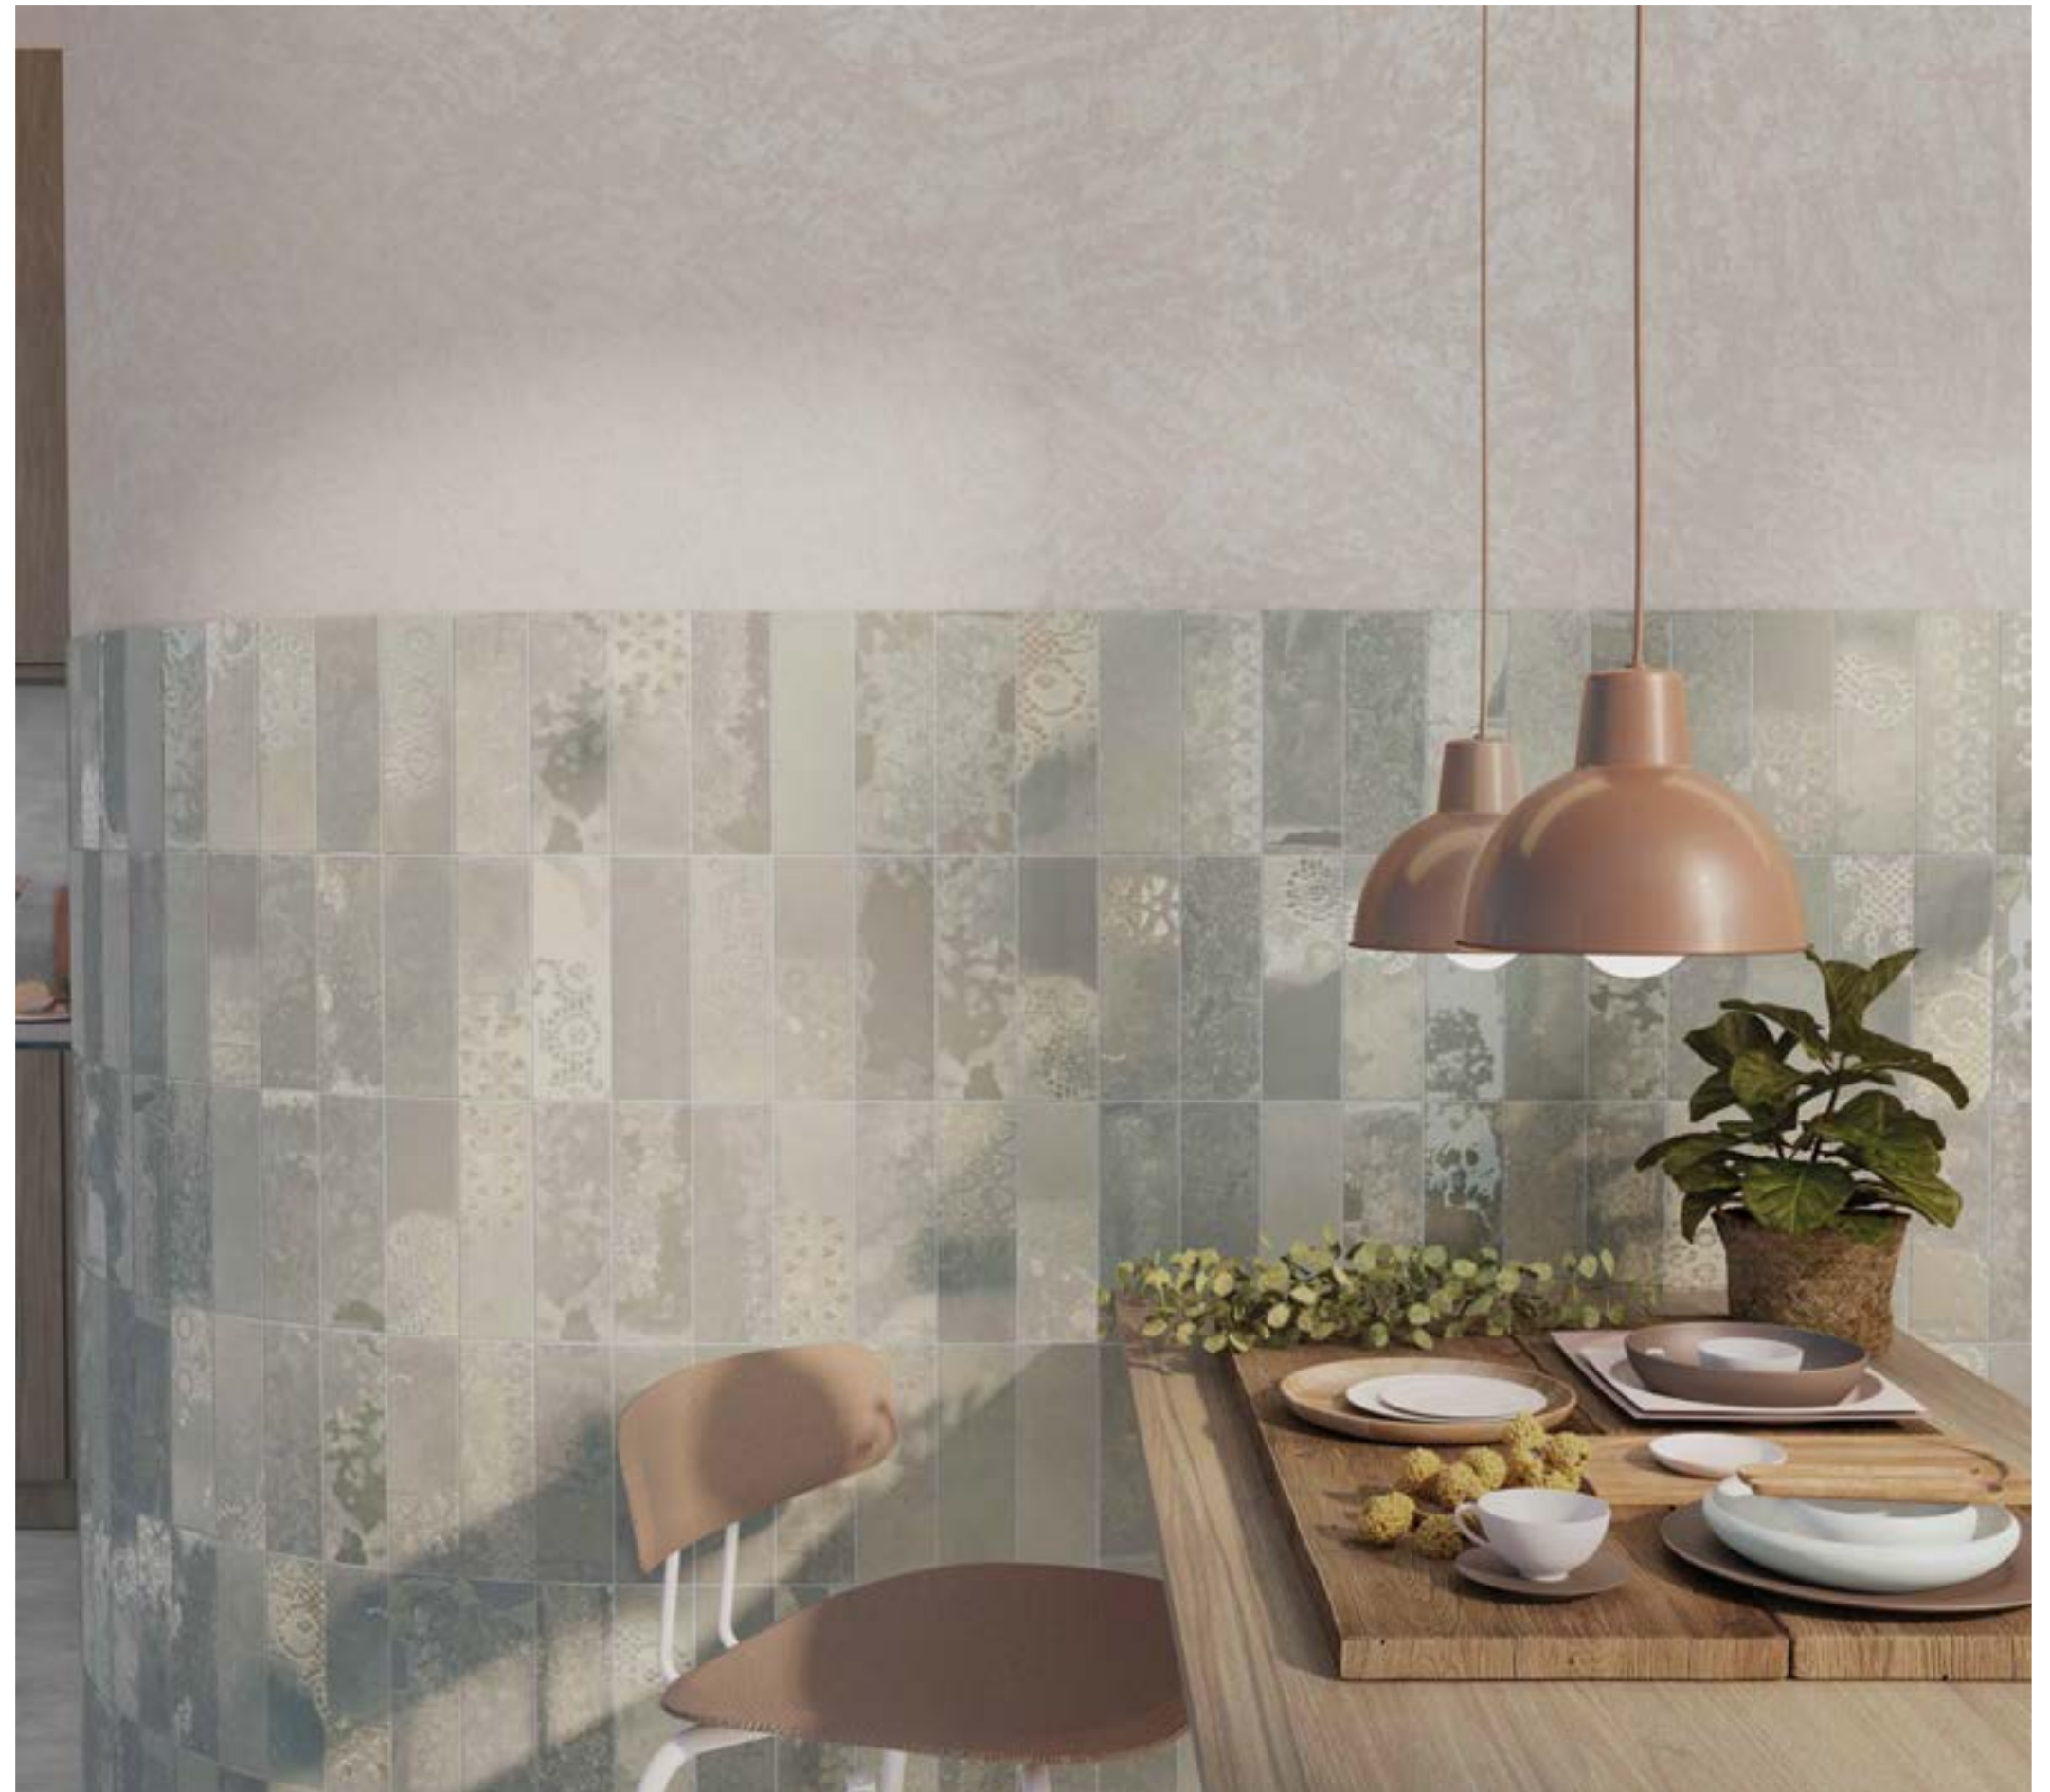

Tempo Marine 6,5x20cm_2,6"x7,9"

TEMPO

Porcelain Tiles

Tempo Mud 6,5x20cm._2,6"x7,9"

Tempo White 6,5x20cm._2,6"x7,9"

MADRAZO

Porcelain Tiles

Different graphics randomly packaged