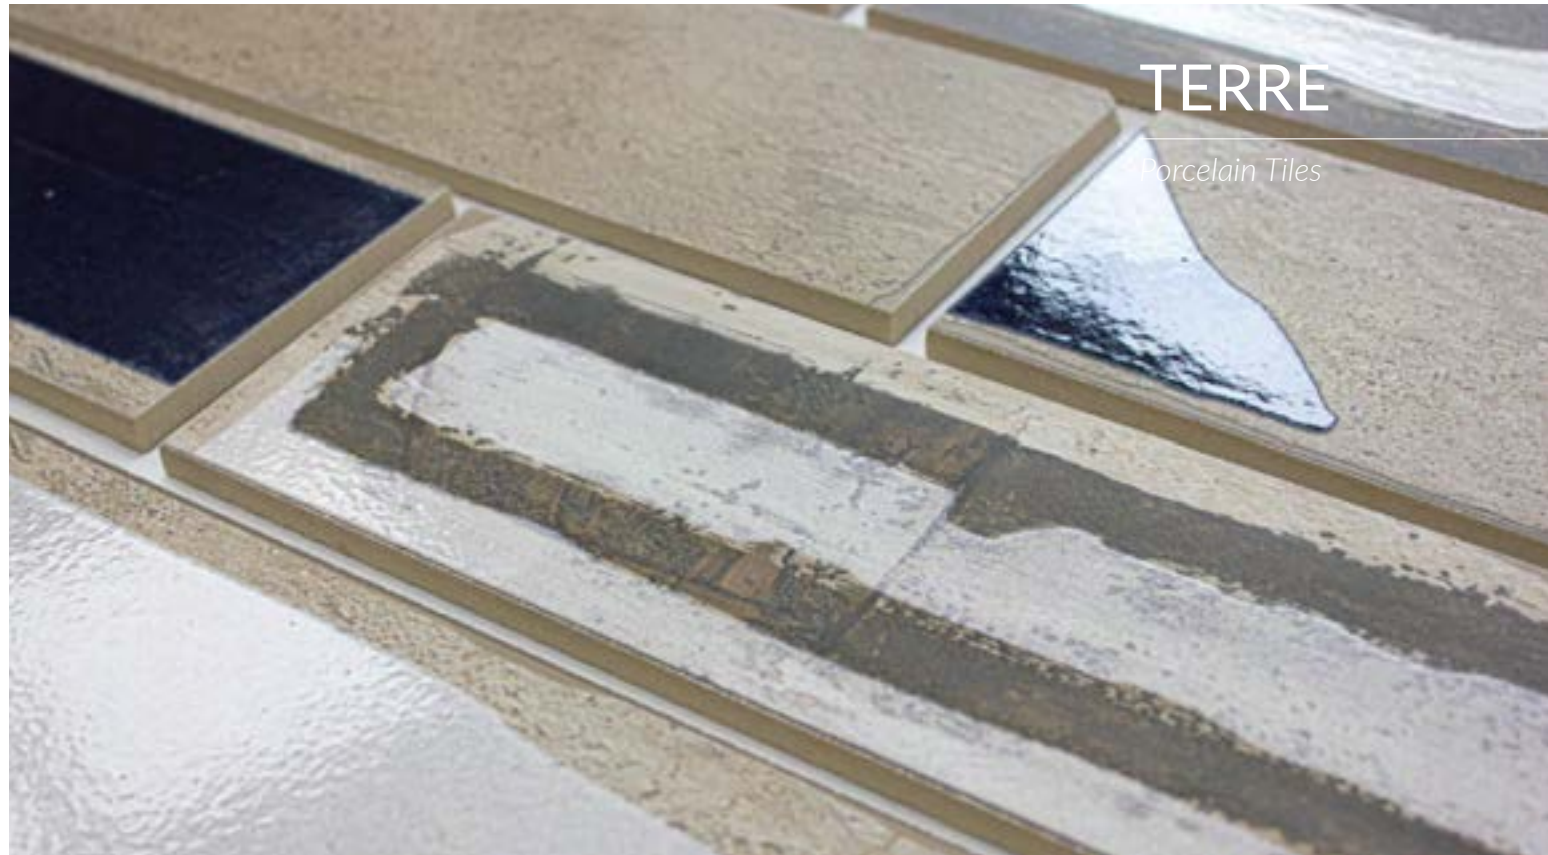

POLAR

Porcelain Tiles

└ Polar Blue 10x30cm_3,9"x11,8"

└ Polar Ice 10x30cm_3,9"x11,8"

TERRE

Porcelain Tiles

Different graphics randomly packaged

10x30 cm.
3,9"x11,8"